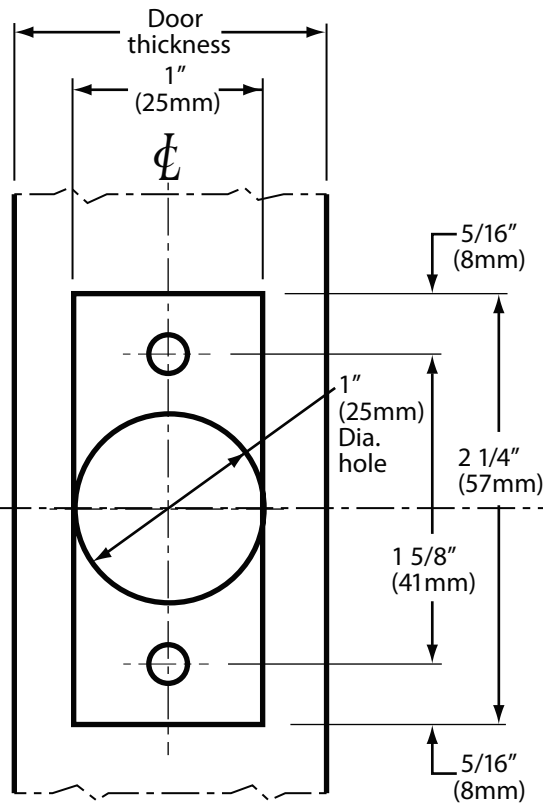

Standard Packaging:

Latchbolt: 2-3/4"

Face plate: 1-1/8" x 2-1/4"

LEFT HANDED DOORS
OUTSIDE INSIDE

RIGHT HANDED DOORS
INSIDE OUTSIDE

Standard 2-3/4" Latch

Optional 2-3/8" Latch

NOTE: Applicable for all functions except dummy

6605 Flotilla St.
City of Commerce
CA 90040 USA
Tel: (323) 888-6601
FAX: (323) 888-6699
Website: cal-royal.com
Email: sales@cal-royal.com

ITEM NO.	DESCRIPTION	ANSI	SCALE	UNIT	VERSION
GRB G1PLY	OMEGA SERIES OPTIONAL THRUBOLT	A156.2 Grade 1	1 : 1	inches (mm)	ver. 1.0 rev. 04/12
			PAGE 1 OF 1		BY: bteves/sac