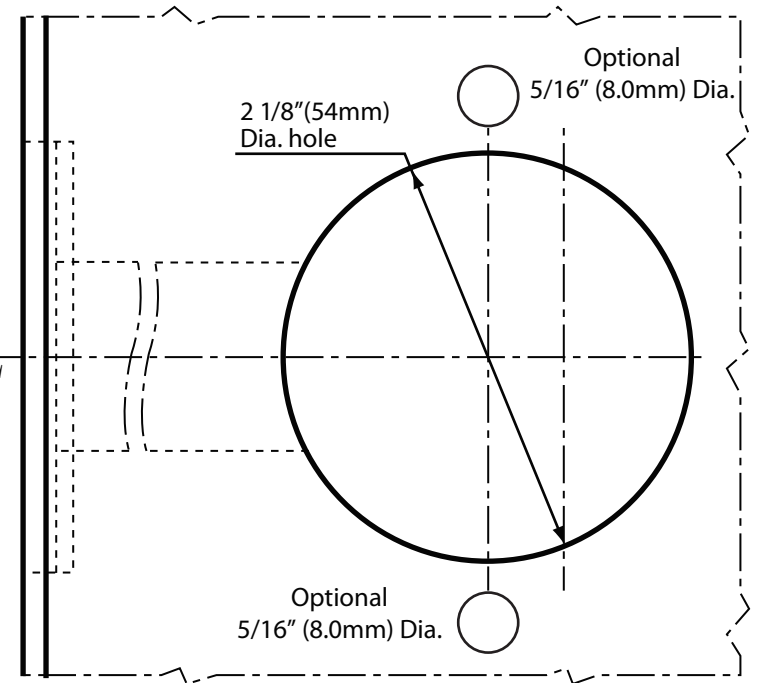

Standard Packaging:

Latchbolt: 2-3/4"

Face plate: 1-1/8" x 2-1/4"

LEFT HANDED DOORS
OUTSIDE INSIDE

RIGHT HANDED DOORS
INSIDE OUTSIDE

Standard 2-3/4" Latch

Optional 2-3/8" Latch

NOTE: Applicable for all functions except dummy

6605 Flotilla St.
City of Commerce
CA 90040 USA
Tel: (323) 888-6601
FAX: (323) 888-6699
Website: cal-royal.com
Email: sales@cal-royal.com

ITEM NO.	DESCRIPTION	ANSI	SCALE	UNIT	VERSION
GRB G1PLY	OMEGA SERIES OPTIONAL THRUBOLT	A156.2 Grade 1	1 : 1	inches (mm)	ver. 1.0 rev. 04/12
			PAGE 1 OF 1		BY: bteves/sac