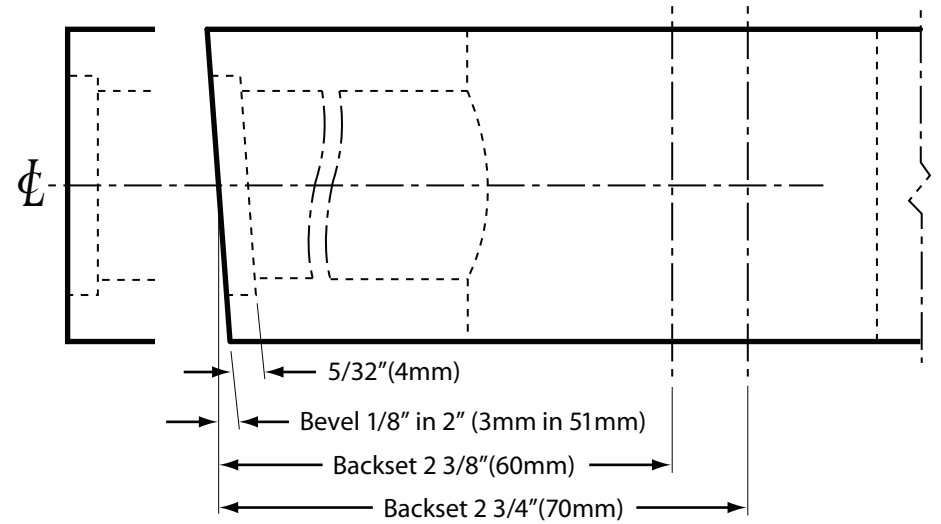

Standard Packaging:

Latchbolt: 2-3/4"

Face plate: 1-1/8" x 2-1/4"

LEFT HANDED DOORS
OUTSIDE INSIDE

RIGHT HANDED DOORS
INSIDE OUTSIDE

Standard 2-3/4" Latch

Optional 2-3/8" Latch

NOTE: Applicable for all functions except dummy

6605 Flotilla St.
City of Commerce
CA 90040 USA
Tel: (323) 888-6601
FAX: (323) 888-6699
Website: cal-royal.com
Email: sales@cal-royal.com

ITEM NO.	DESCRIPTION	ANSI	SCALE	UNIT	VERSION
GRB G1PLY	OMEGA SERIES OPTIONAL THRUBOLT	A156.2 Grade 1	1 : 1	inches (mm)	ver. 1.0 rev. 04/12
			PAGE 1 OF 1		BY: bteves/sac