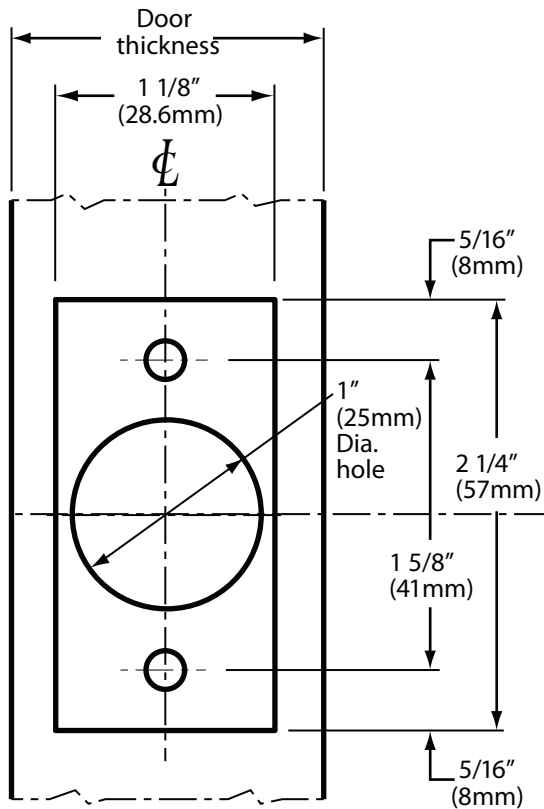

Standard Packaging:

Latchbolt: 2-3/4"

Face plate: 1-1/8" x 2-1/4"

LEFT HANDED DOORS
OUTSIDE INSIDE

RIGHT HANDED DOORS
INSIDE OUTSIDE

Standard 2-3/4" Latch

Optional 2-3/8" Latch

NOTE: Applicable for all functions except dummy

6605 Flotilla St.
City of Commerce
CA 90040 USA
Tel: (323) 888-6601
FAX: (323) 888-6699
Website: cal-royal.com
Email: sales@cal-royal.com

ITEM NO.	DESCRIPTION	ANSI	SCALE	UNIT	VERSION
GRB G1PLY	OMEGA SERIES OPTIONAL THRUBOLT	A156.2 Grade 1	1 : 1	inches (mm)	ver. 1.0 rev. 04/12
			PAGE 1 OF 1		BY: bteves/sac